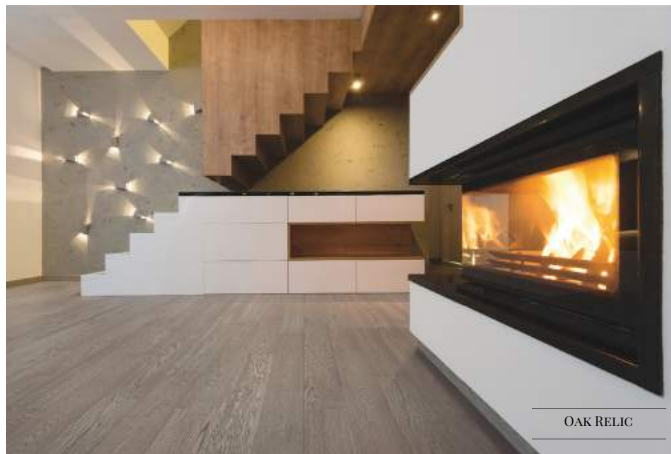

Hopetown Collection

Premium Engineered Hardwood

Simply Stunning

Keep it simple with this 3/2" thick, 5" wide product that is installed using the click together floating method. Available in an oak wire brushed finish for a casual, easy to maintain look, or in a maple with a smooth matte finish. Traditional colours keep the palette easy to decorate around, and will stay in style for years to come.

- Structure: Multi-Ply Core
- Wear Layer: 2mm sliced wear layer
- Dimensions: 5" x 1/2" x RL
- Edge Detail: Micro beveled edges
- Finish: Wire Brushed Oak or Smooth Maple with 5% gloss level
- Installation: Drop Lock Clic System, Floated
- Suitable Location: On, Above or Below grade
- Warranty: Limited 35-Year Residential Finish, Lifetime Structural
- Certification: CARB II & Floor Score Certified